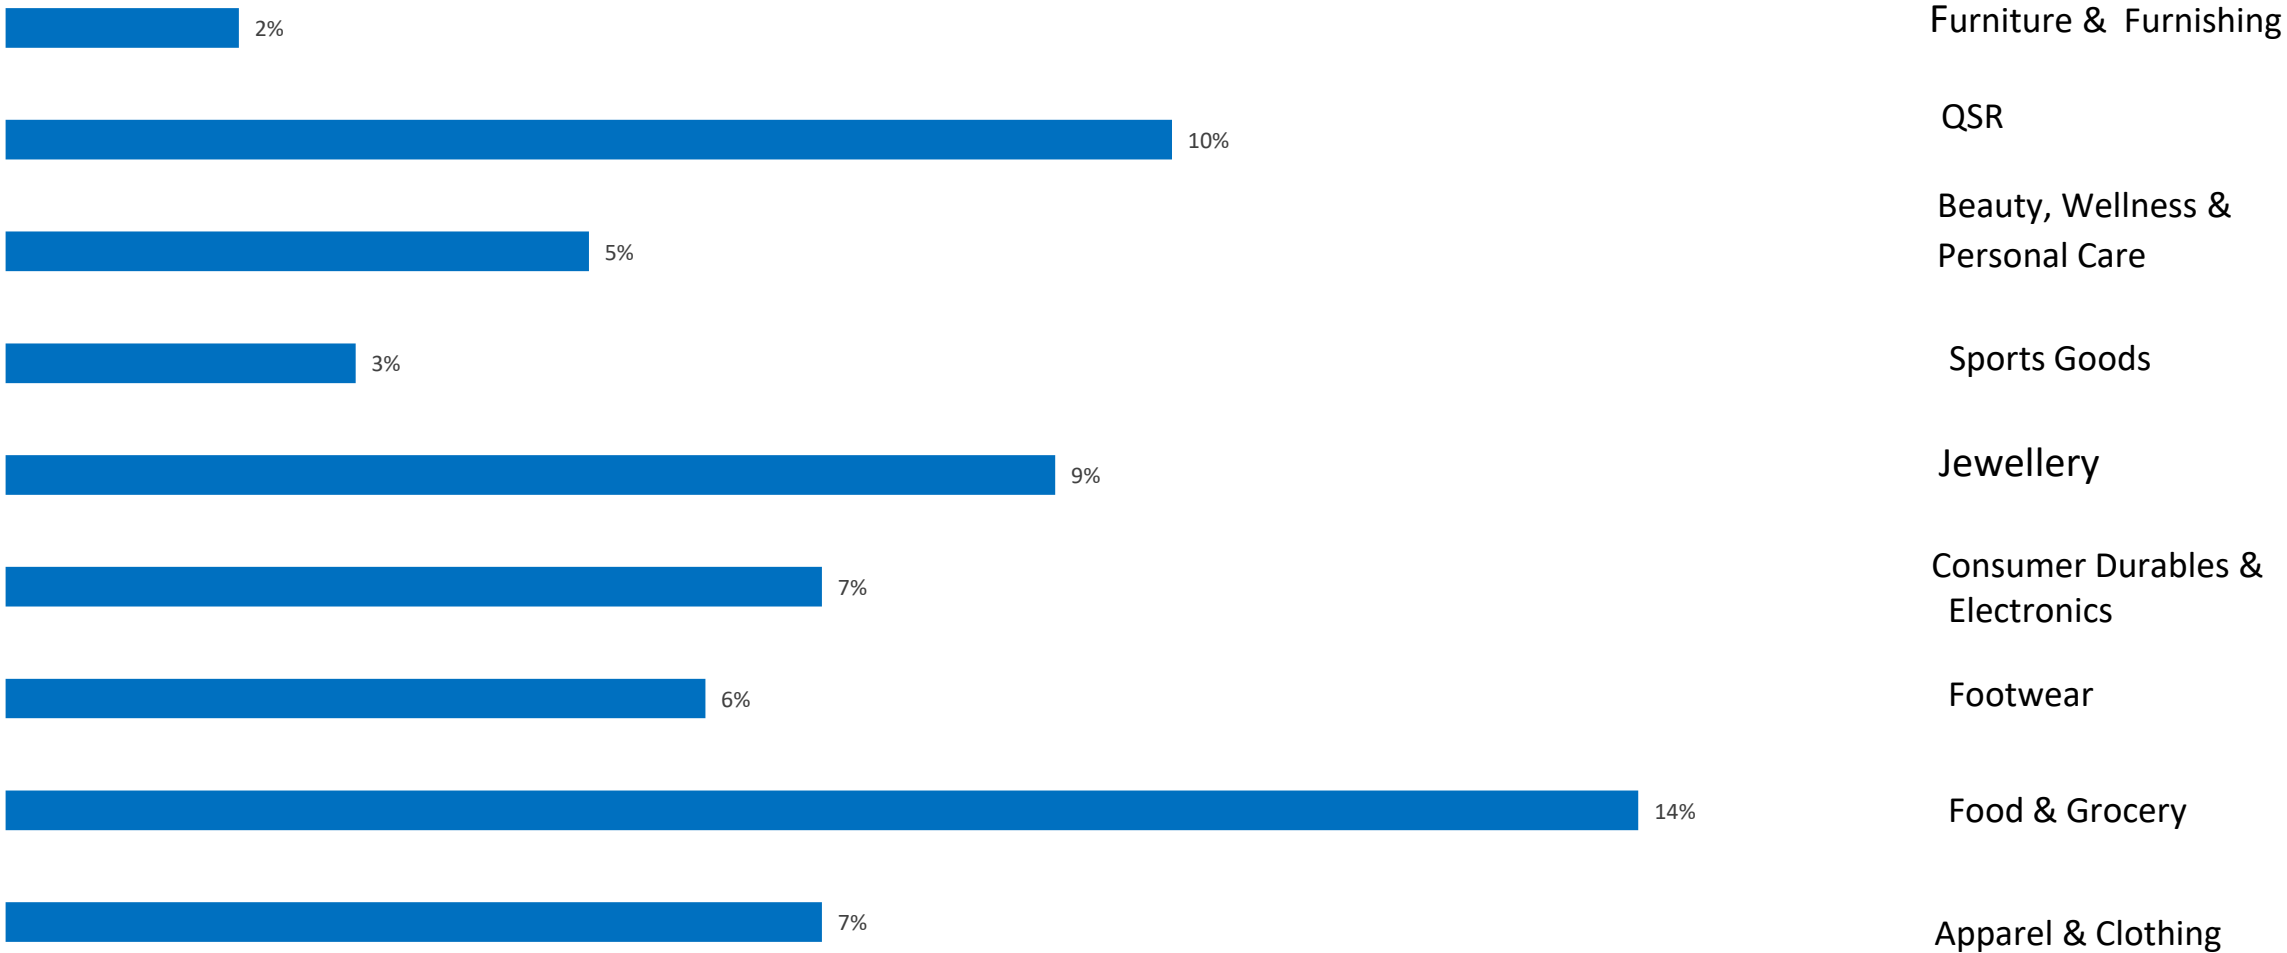

# Category-wise Sales Growth from 7 October 2024 to 1 December 2024 compared to the same festive time period last year (2 October 2023 to 26 November 2023)

(Y-o-Y % growth)

Thank  
you!!