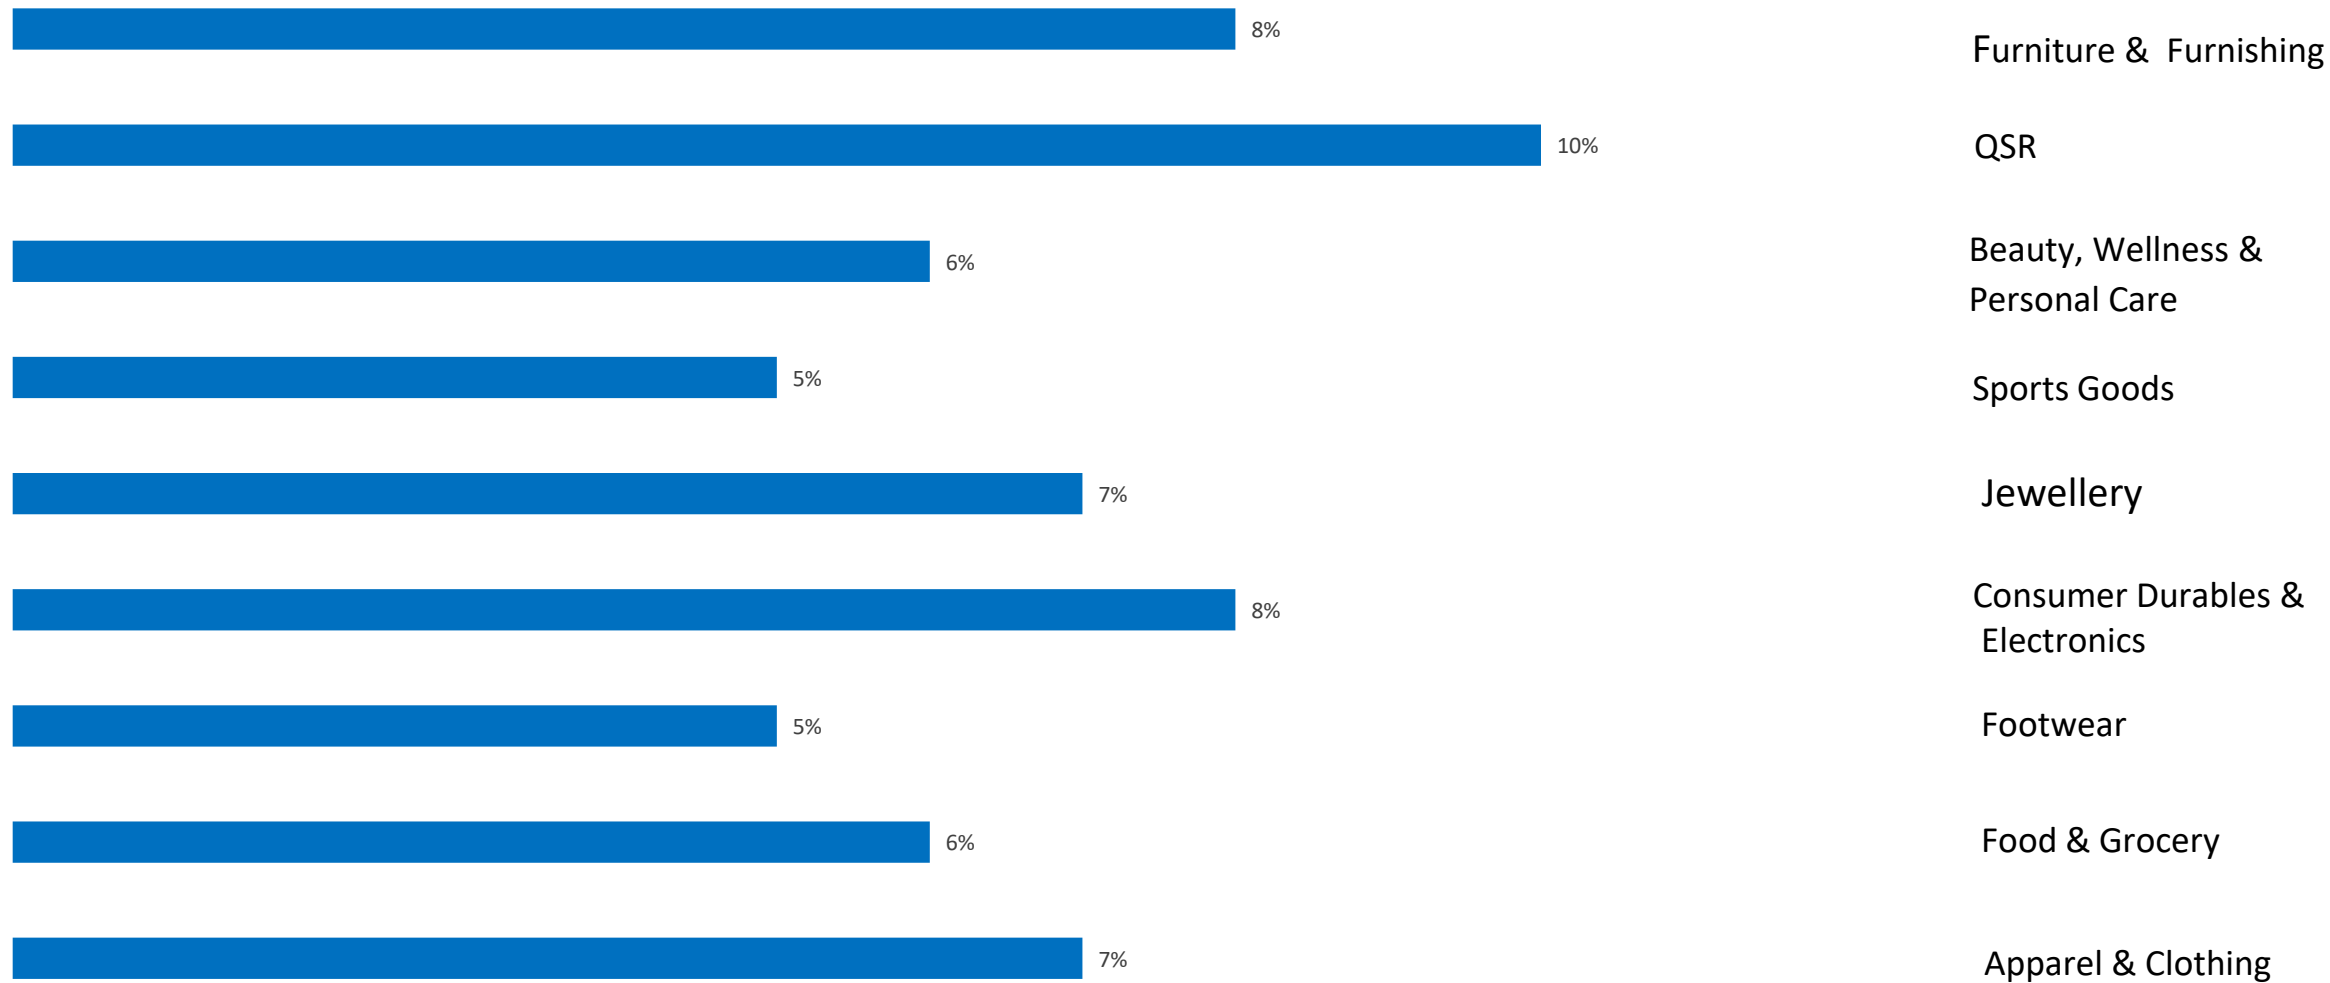

North

South

Category-wise Sales Growth from 1 May 2025 to 31 May 2025 compared to the same period in 2024

(Y-o-Y % growth)

Thank
you!!