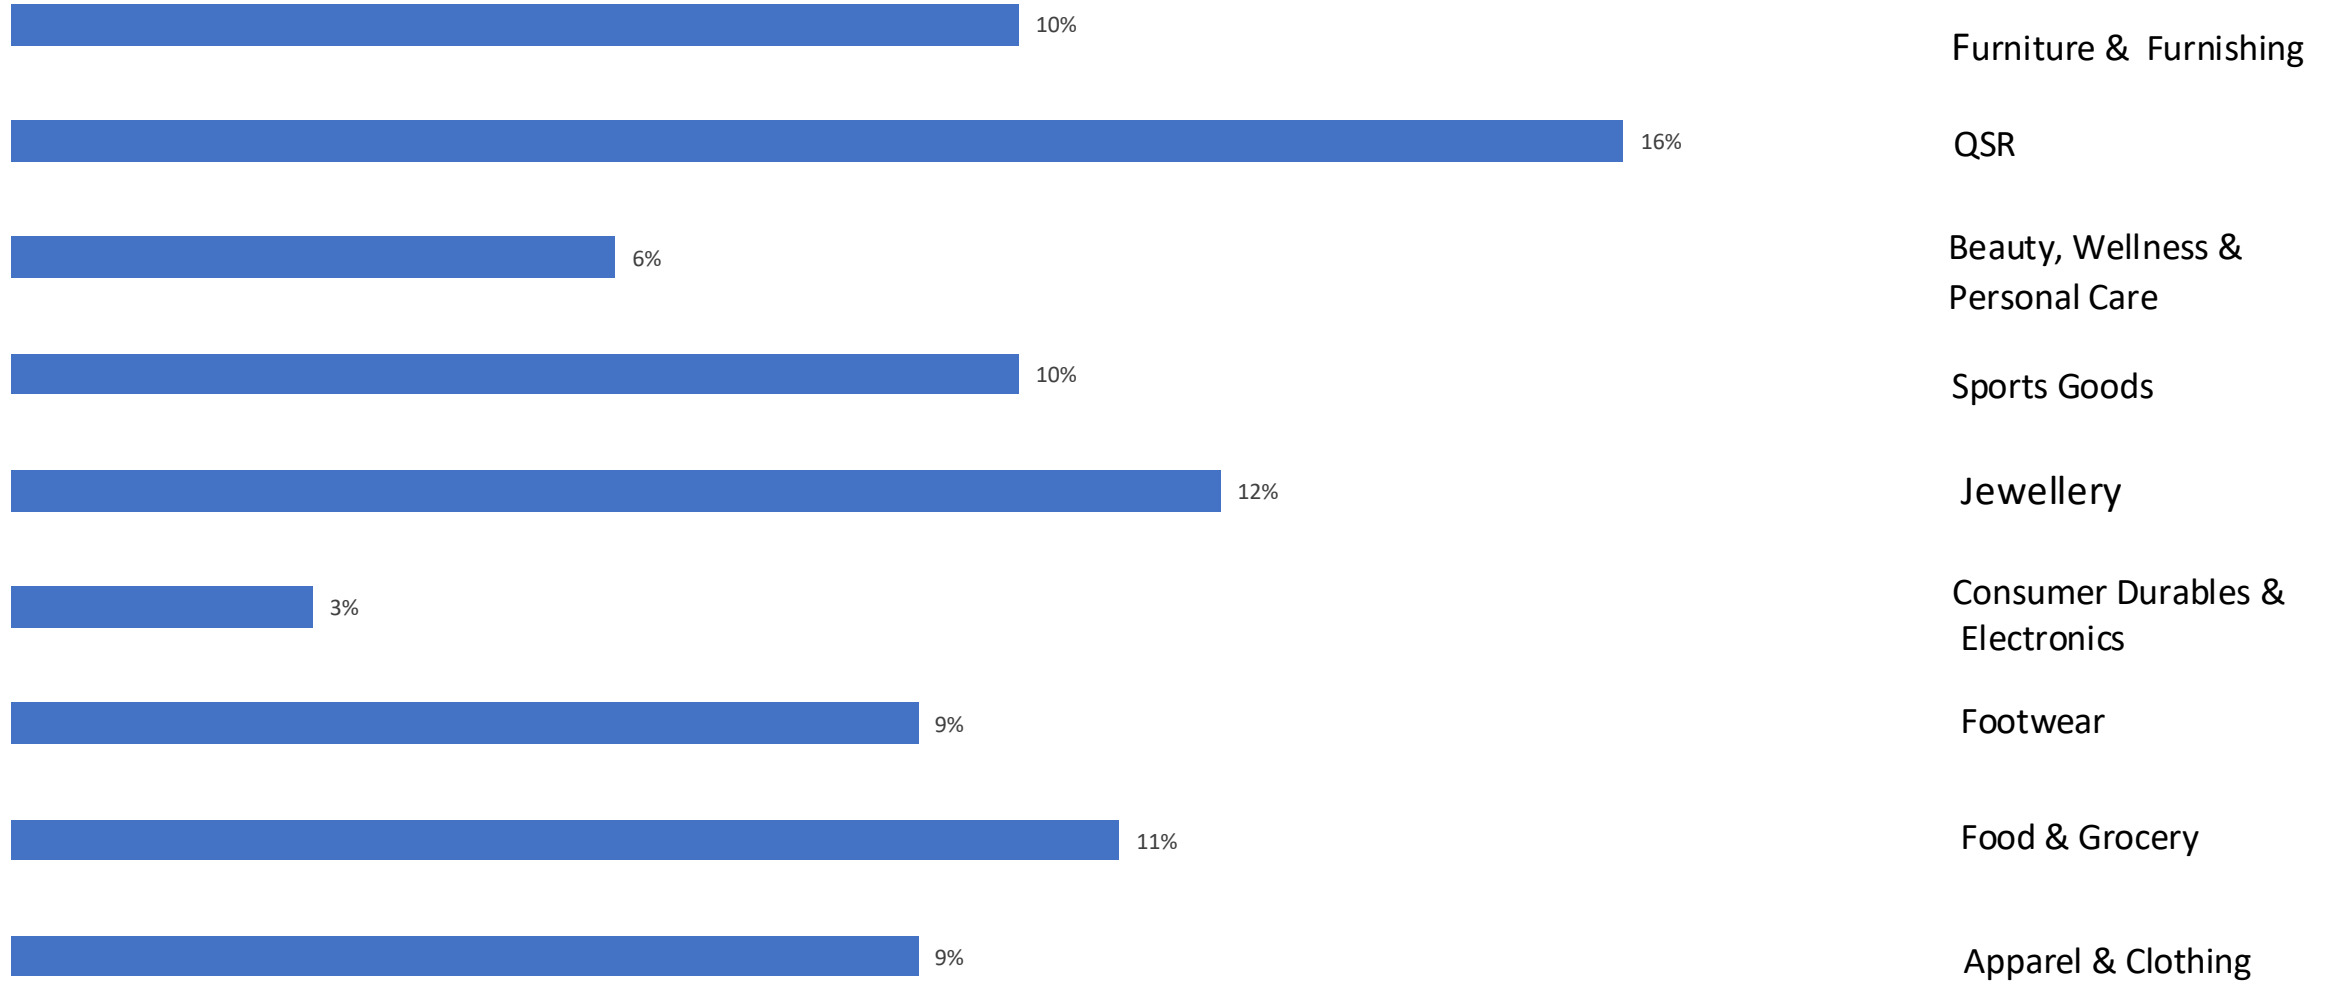

North

South

Category-wise Sales Growth from 1 December 2025 to 31 December 2025 compared to the same period in 2024

(Y-o-Y % growth)

Thank
you!!